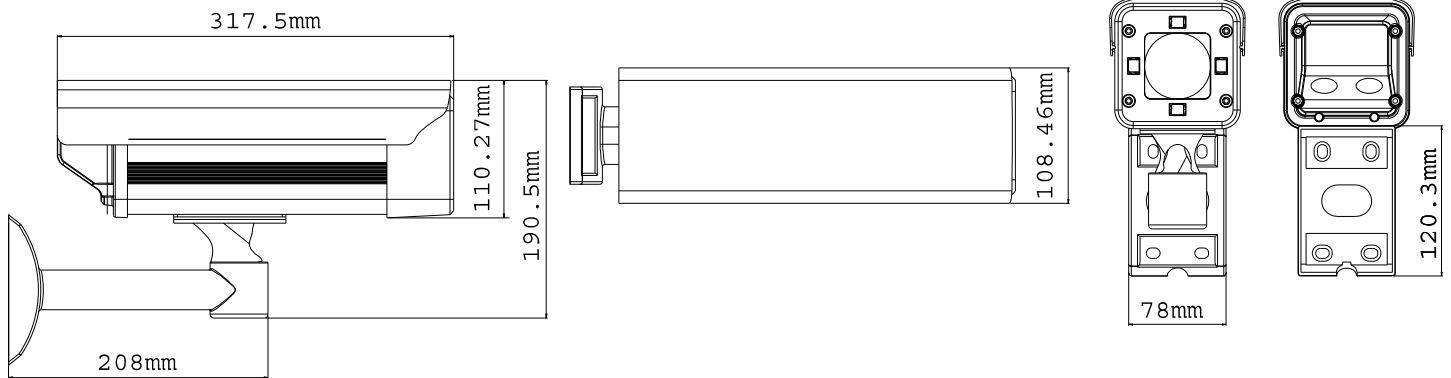

* No SD/SDHC card slot & local storage function for Argentina.

Active Tampering Alarm

Tampered

Focus Change

Camera Shift

SPECIFICATIONS

Camera		
Image Sensor	1/2.5" progressive scan CMOS	
Picture Elements	2048 (H) x 1536 (V)	
Minimum Illumination	Color	0.5 Lux at F/1.3
	B/W	0.1 Lux at F/1.3
	IR ON	0 Lux
Shutter Speed	Automatic, Manual (1/5 ~ 1/8000 sec)	
White Balance	Automatic, Manual (2800 ~ 8500K)	
Gain Control	Automatic	
S/N Ratio	45 dB	
BLC	Yes	
Lens		
Megapixel	Yes	
Day/Night	Yes (with removable IR-cut filter)	
Lens Type	Varifocal	
Focal Length	2.8 ~ 6 mm	
Maximum Aperture	F/1.3	